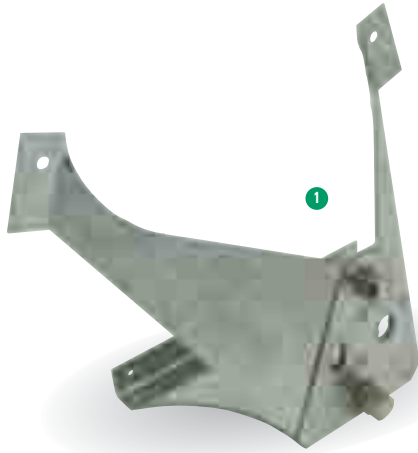

To Order – See pages 4 & 5 for distributor contact details or call direct on 0845 4082 505