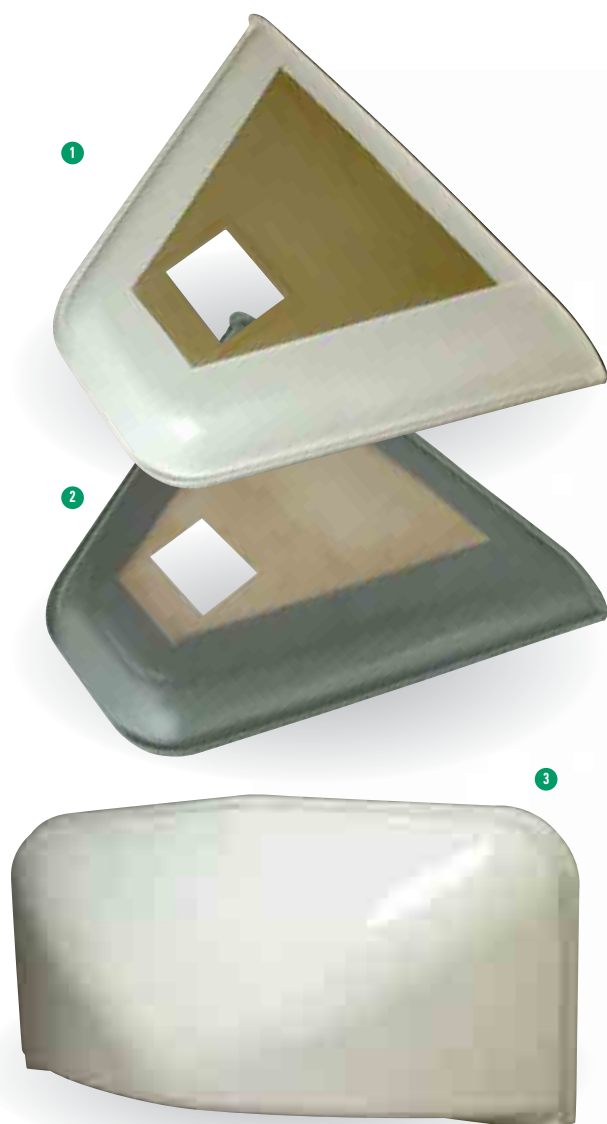

HB510 double horsebox